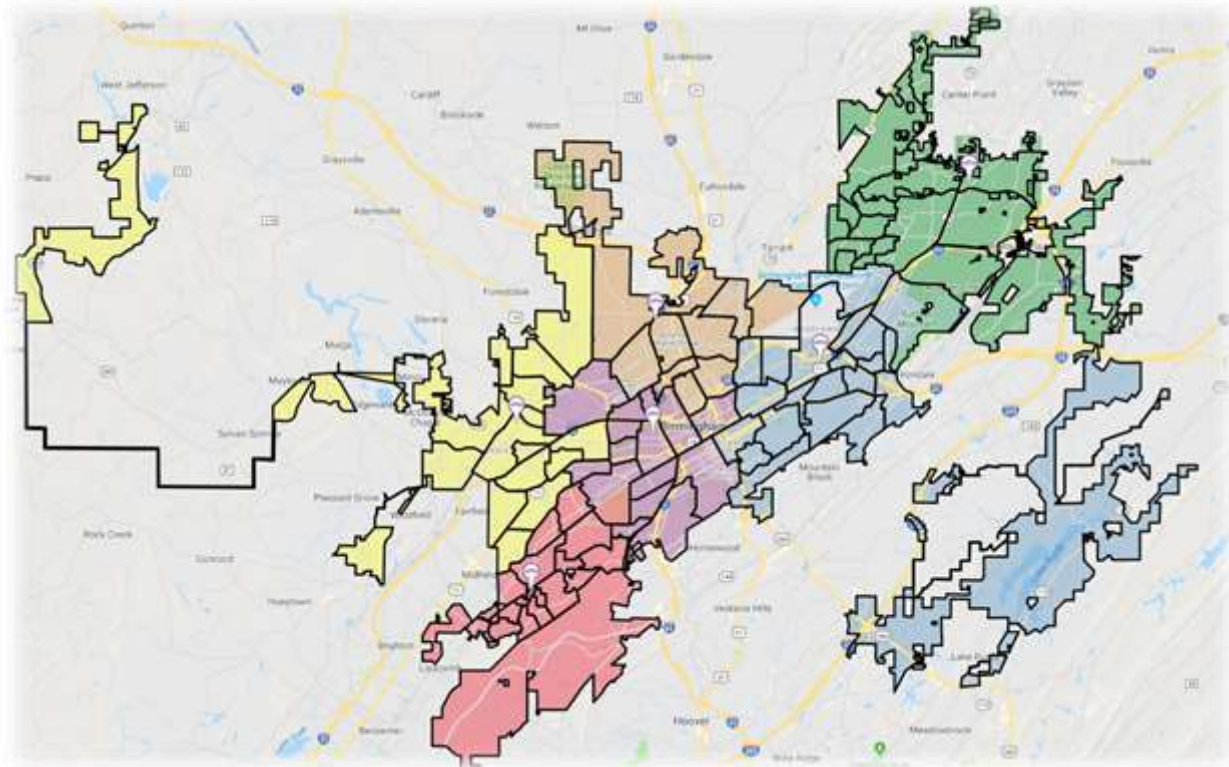

## 2019 – 2020 ZONE AND FEEDER PATTERN

---

APRIL 23, 2019

BIRMINGHAM CITY SCHOOLS  
2015 Park Place Birmingham, AL 35203